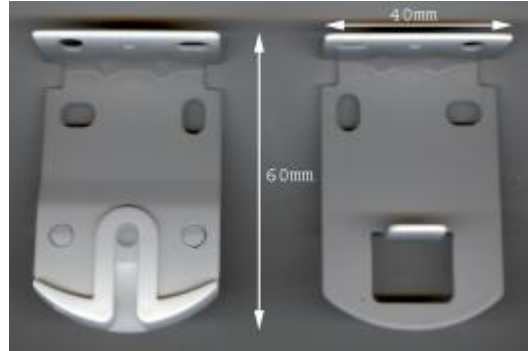

Acmedia Chain Control = LGI 40mm reinforced aluminium tube.

- Chain Gap: **18mm**
- Idler Gap: **17mm**
- Bracket Size : **60mm x 40mm**

Faber System = Depending on the size of the blind 2 tubes are available.

- Faber 43mm, or Faber 52mm Tube.
- Bracket size : **84mm x 73mm**
- Chain Gap: **23mm**
- Idler Gap: **23mm**